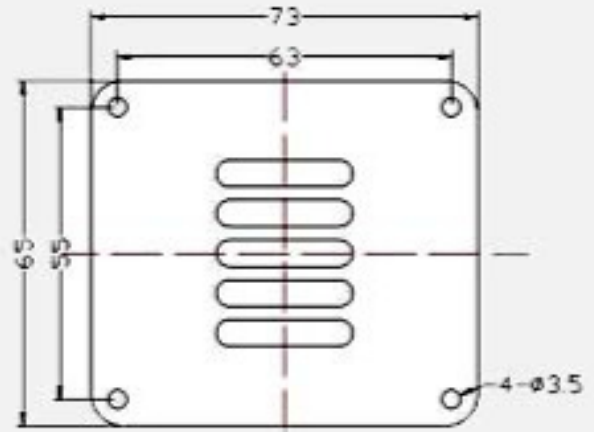

Omnes Audio AMT 50

SPL vs Freq

LMS