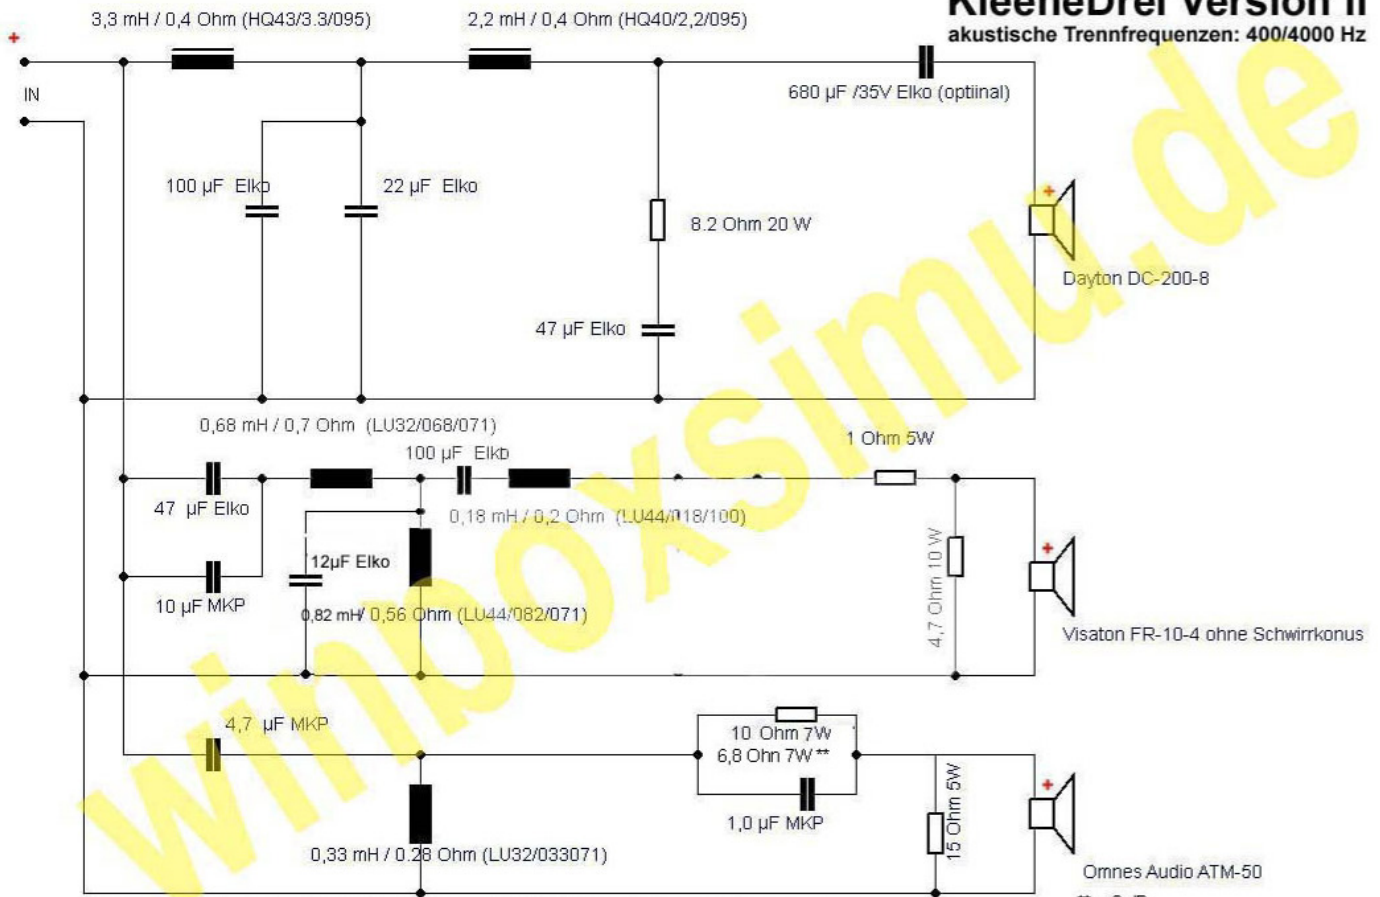

# KleeneDrei Version II

akustische Trennfrequenzen: 400/4000 Hz

Copyright © 2020 by not0815 winboxsimu.de